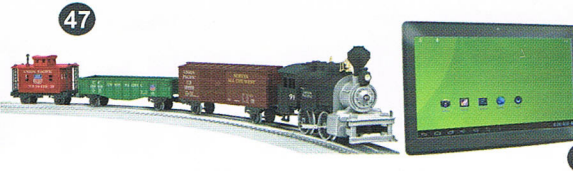

### Level 14 - Sell \$4,000

- 46 - Playmobil Royal Lion Knights Castle
- 47 - Lionel Junction Union Pacific Steam LionChief Set
- 48 - 10" Tablet -
- 49 - \$200 Walmart Gift Card

46

47

48