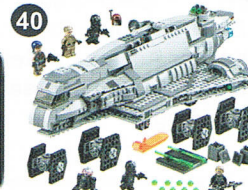

### Level 13 - Sell \$3,500

- 42 - HEXBUG Robotics 4 in 1 Kit
- 43 - Carrera GO!!! Race for Victory Set
- 44 - Bresser Dione Telescope
- 45 - \$165 Walmart Gift Card

42

43

44

### Level 12 - Sell \$2,750

- 38 - Eureka Tetragon 3 Tent
- 39 - 7" Tablet - 8GB
- 40 - LEGO Star Wars Imperial Assault Carrier
- 41 - \$125 Walmart Gift Card

38

39

40