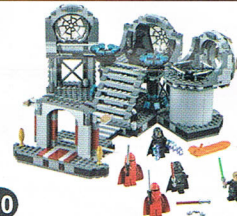

Level 10 - Sell $1,650

- 30 - LEGO Star Wars Death Star Final Duel
- 31 - High Sierra Day Pack
- 32 - My Robot Time - Sensing
- 33 - $75 Walmart Gift Card

30