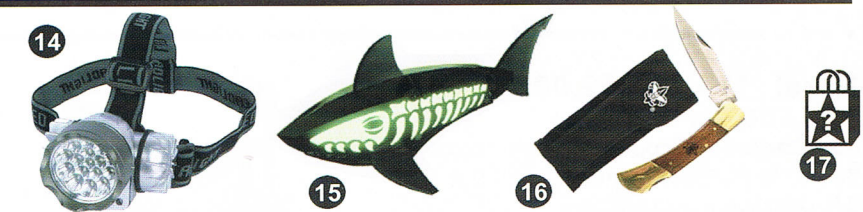

## Level 8 - Sell \$775

- 22 - HEXBUG Nano V2 Twister Neon
- 23 - LEGO Marvel Super Heroes Hulk Buster Smash
- 24 - Waterproof Tent - 68"x60"x48"
- 25 - Grab Bag G

## Level 6 - Sell \$375

- 14 - Headlamp w/ 16 LED Lights
- 15 - HEXBUG Aquabot Zombie
- 16 - Large Brass & Rosewood Knife w/ Case and BSA® Branding
- 17 - Grab Bag E