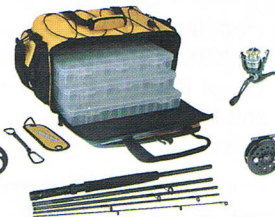

### Level 11 - Sell \$2,000

- 34 - LEGO City Fire Station
- 35 - Carrera Helicopter - Green Vecto
- 36 - Elite Fly/Spin Fishing Travel Set
- 37 - \$90 Walmart Gift Card

34

35

36